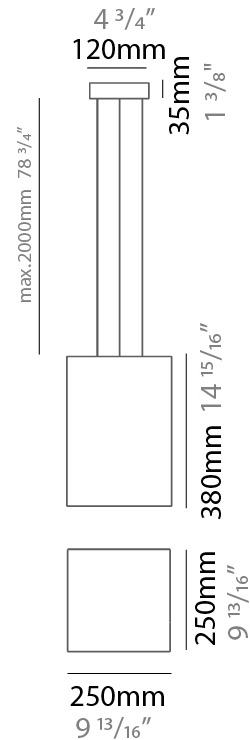

BASS SUSPENSION

D111119- _____

base number   Finish Options   Finish Options

1. To build a product code in our configurator select the specify button on the base model # product page
2. To build a manual product code on this datasheet choose from the options listed below in blue font and add the suffix to the base model #

GENERAL

Series: Bass
Brand: Ole
Division: Design
Mounting Type: Suspension
Mounting Location: Ceiling
Subcategory: Pendant

PHYSICAL

Shape: Rectangle
Length (mm): 250
Length (in): 9 ¹³/₁₆
Width (mm): 250
Width (in): 9 ¹³/₁₆
Height (mm): 380
Height (in): 14 ¹⁵/₁₆
Max. Overall Height (mm): 2380
Max. Overall Height (in): 93 ¹¹/₁₆
Light Distribution: Direct / Indirect
Weight (kg): 3.5
Weight (lbs): 7.72
Fixture Finish: BEI / BLK / BLU / COG / DGN / GRY / MRN / MOC / MUS / OLV / SIL / STN / TER / WHI
Holder Finish: MWH / MBK
Fixture Material: Fabric Cord / Metal
Cable Details: 2000mm Cable
Upon Request: Other fabric cord colors available upon request (see downloadable finish chart)

ELECTRICAL

Number of Lamps: 1
Lamp Type: LED Retrofit
Lamp Shape: A19
Bulb Included: Bulb Not Included
Max. Wattage Per Lamp (W): 15
Lamp Base: E26
Input Voltage (V): 120
Upon Request: 277Vac / GU24

LED

OPTICAL

RATINGS AND CERTIFICATIONS

Certified By: Certified for North American Standards
IP rating: IP20