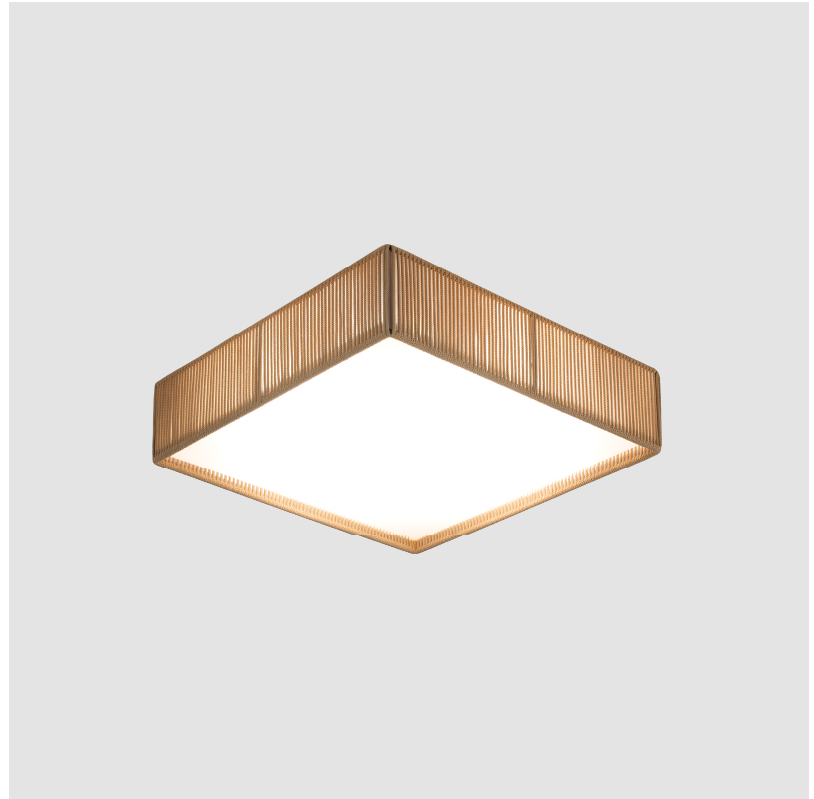

PROJECT
TYPE
SPECIFIER
QUANTITY
DATE

BASS SURFACE

D112047-

base number   Finish
Options

1. To build a product code in our configurator select the specify button on the base model # product page
2. To build a manual product code on this datasheet choose from the options listed below in blue font and add the suffix to the base model #

GENERAL

Series: Bass
Brand: Ole
Division: Design
Mounting Type: Surface
Mounting Location: Ceiling
Subcategory: Ambient

PHYSICAL

Shape: Square
Length (mm): 600
Length (in): 23 5/8
Width (mm): 600
Width (in): 23 5/8
Height (mm): 160
Height (in): 6 5/16
Light Distribution: Direct / Indirect
Weight (kg): 5
Weight (lbs): 11.02
Diffuser: PMMA - Opal
Fixture Finish: BEI / BLK / BLU / COG / DGN / GRY / MRN / MOC / MUS /
OLV / SIL / STN / TER / WHI
Fixture Material: Fabric Cord / Metal
Cable Details: 2000mm Cable
Upon Request: Other fabric cord colors available upon request (see
downloadable finish chart)

ELECTRICAL

Number of Lamps: 4
Lamp Type: LED Retrofit
Lamp Shape: A19
Bulb Included: Bulb Not Included
Max. Wattage Per Lamp (W): 15
Lamp Base: E26
Input Voltage (V): 120
Upon Request: 277Vac / GU24

LED

OPTICAL

RATINGS AND CERTIFICATIONS

Certified By: Certified for North American Standards
IP rating: IP20