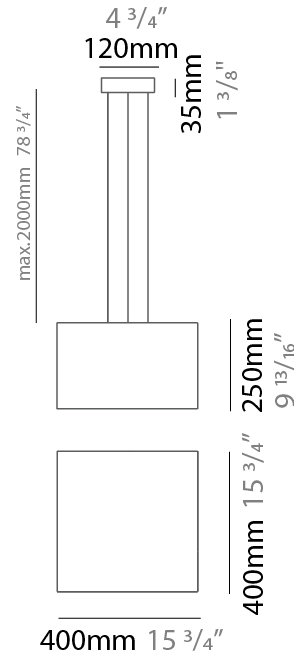

BASS SUSPENSION

D111120-

base number   Finish Options   Finish Options

1. To build a product code in our configurator select the specify button on the base model # product page
2. To build a manual product code on this datasheet choose from the options listed below in blue font and add the suffix to the base model #

GENERAL

Series: Bass
Brand: Ole
Division: Design
Mounting Type: Suspension
Mounting Location: Ceiling
Subcategory: Pendant

PHYSICAL

Shape: Rectangle
Length (mm): 400
Length (in): 15 3/4
Width (mm): 400
Width (in): 15 3/4
Height (mm): 250
Height (in): 9 13/16
Max. Overall Height (mm): 2250
Max. Overall Height (in): 88 9/16
Light Distribution: Direct / Indirect
Weight (kg): 4
Weight (lbs): 8.82
Fixture Finish: BEI / BLK / BLU / COG / DGN / GRY / MRN / MOC / MUS / OLV / SIL / STN / TER / WHI
Holder Finish: MWH / MBK
Fixture Material: Fabric Cord / Metal
Cable Details: 2000mm Cable
Upon Request: Other fabric cord colors available upon request (see downloadable finish chart)

ELECTRICAL

Number of Lamps: 1
Lamp Type: LED Retrofit
Lamp Shape: A19
Bulb Included: Bulb Not Included
Max. Wattage Per Lamp (W): 15
Lamp Base: E26
Input Voltage (V): 120
Upon Request: 277Vac / GU24

LED

OPTICAL

RATINGS AND CERTIFICATIONS

Certified By: Certified for North American Standards
IP rating: IP20